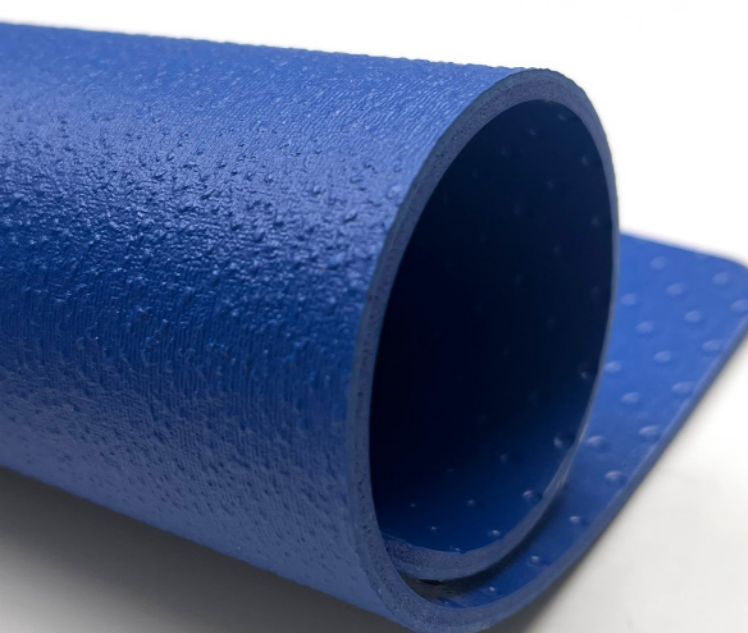

# Globalflor® OUTFLEX

OUTDOOR  
PICKELBALL  
VINYL  
FLOORING  
SHEET

GFSO 00

Blue

GFSO 01

DARK BLUE

GFSO 03

GRAY

GFSO 04

GREEN

**TOTAL THICKNESS**  
3MM

**SURFACE TREATMENT**  
Anti-UV and Antioxidative  
Designed special for outdoor usage

**Roll SIZE**  
1.8M\*15M

**PACKAGE**  
27SQM/ROLL  
16ROLLS/PALLET  
10PALLETS/20FTGP

**STRUCTURE**  
0.4mm Speicl antslip sand emboss wear layer  
1.1mm stable layer  
1.3mm micro-foaming layer  
0.2mm anti-mildew backcover layer