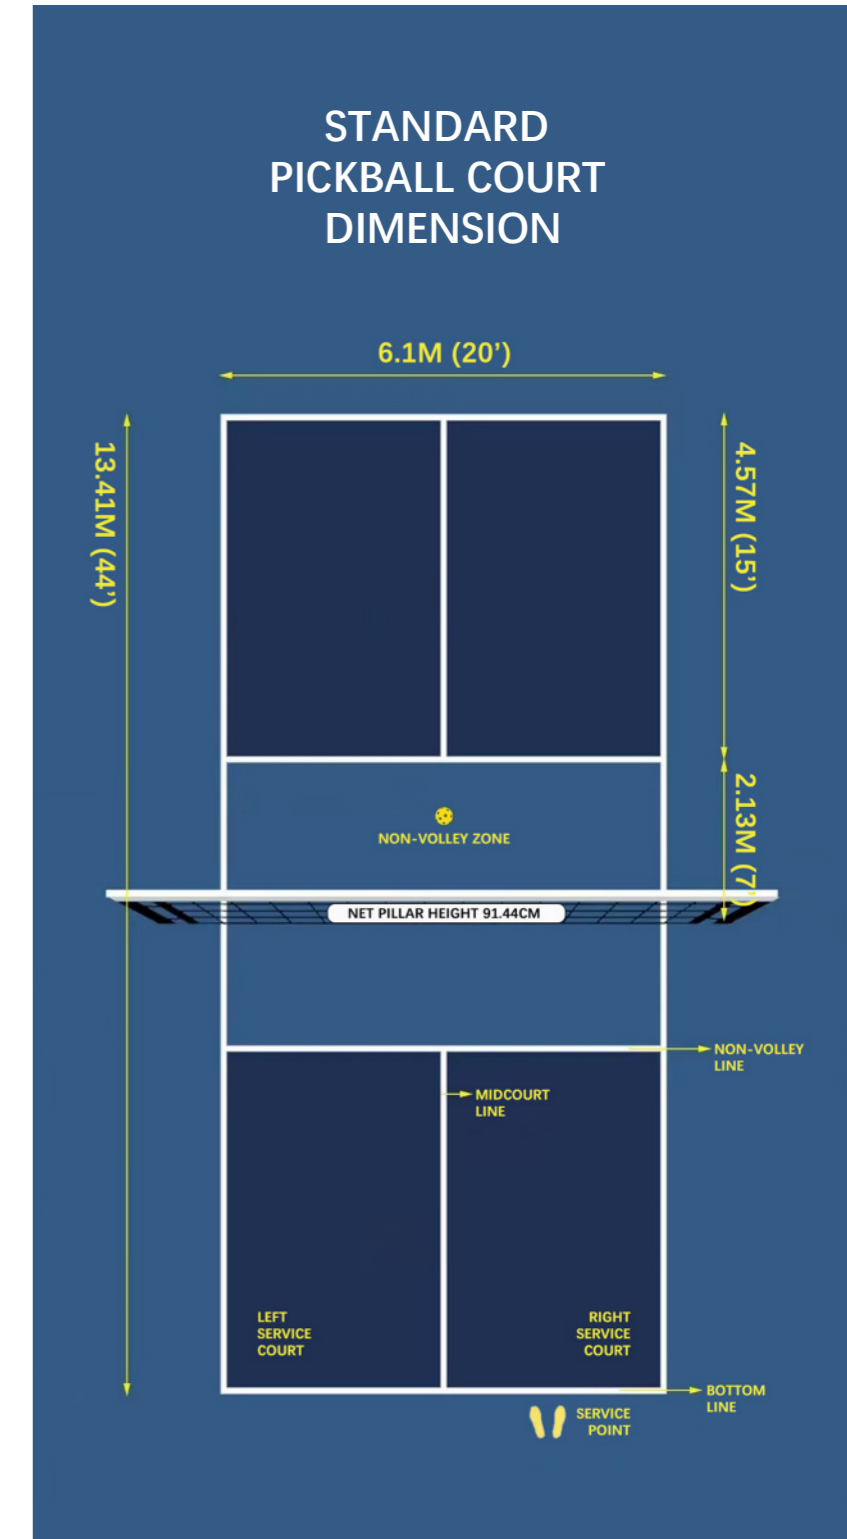

# Globalflor® OUTFLEX

OUTDOOR  
PICKELBALL  
VINYL  
FLOORING  
SHEET

GFSO 00

Blue

GFSO 01

DARK BLUE

GFSO 03

GRAY

GFSO 04

GREEN

**TOTAL THICKNESS**  
3MM

**SURFACE TREATMENT**  
Anti-UV and Antioxidative  
Designed special for outdoor usage

**Roll SIZE**  
1.8M\*15M

**PACKAGE**  
27SQM/ROLL  
16ROLLS/PALLET  
10PALLETS/20FTGP

**STRUCTURE**  
0.4mm Speicl antslip sand emboss wear layer  
1.1mm stable layer  
1.3mm micro-foaming layer  
0.2mm anti-mildew backcover layer